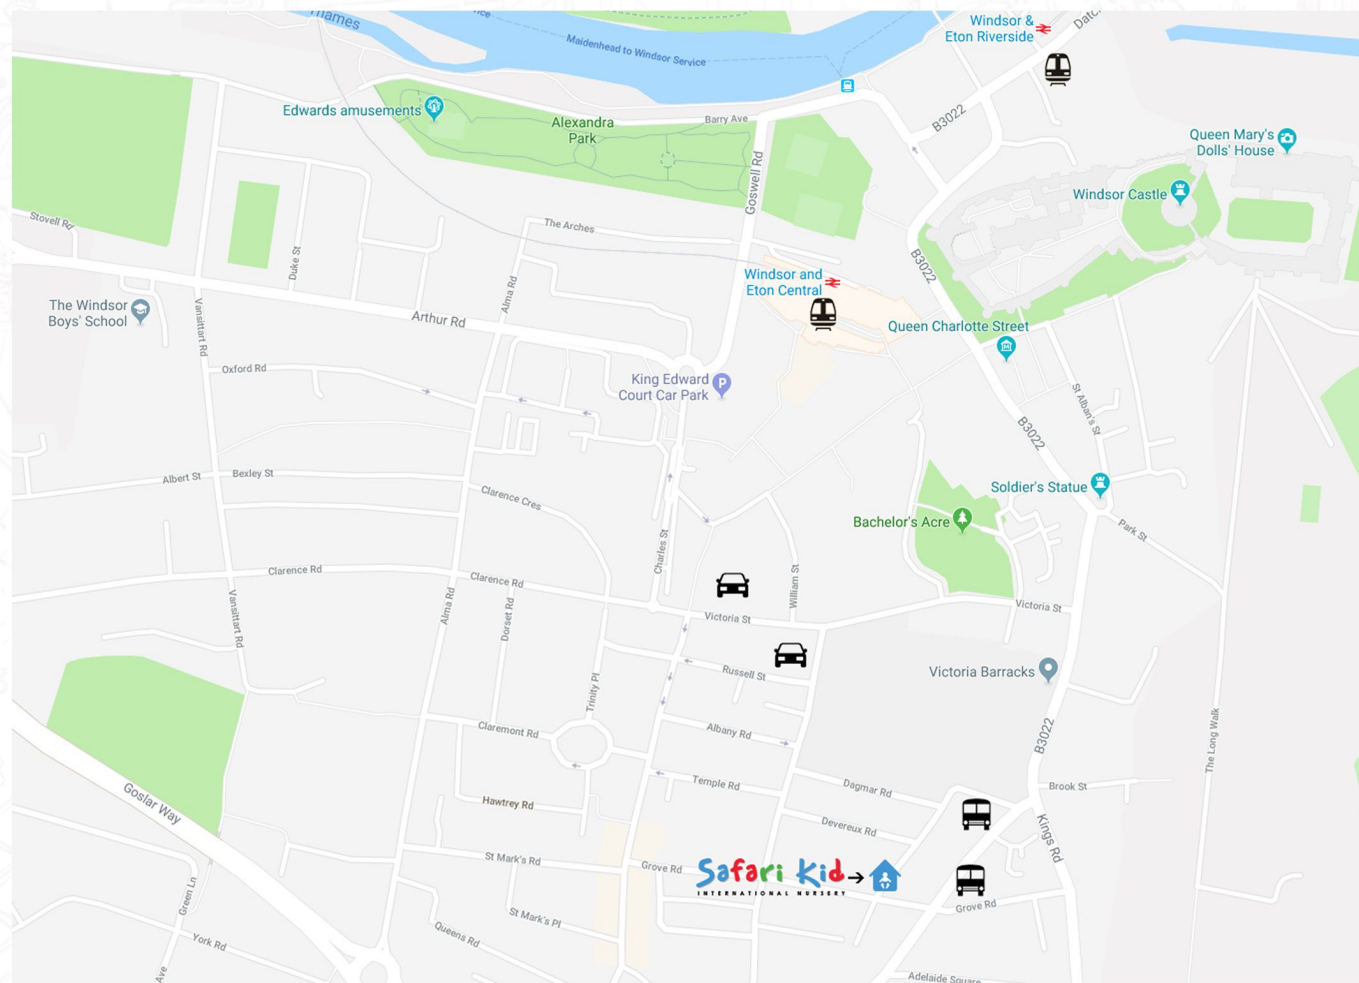

WITH OVER 40 LOCATIONS IN 7 COUNTRIES

LET'S ALL WALK TO THE NURSERY - FOR HEALTHIER & HAPPIER STUDENTS AND LESS CONGESTION AT THE NURSERY GATE!

PLEASE USE BELOW MEANS OF TRANSPORT INSTEAD OF YOUR CAR:

Windsor Bus Routes:

- 8 - Slough, Chalvey, Windsor, Egham, Staines, Heathrow
- 9 - Windsor, Chalvey, Slough, Langley, Colnbrook, Heathrow
- 16 - Maidenhead, Bray, Holyport, Dedworth, Windsor
- 16A - Windsor, Dedworth, Fifield, Holyport, Bray, Maidenhead
- 702/703 - Reading, Bracknell, Windsor, Slough, Heathrow, London

Car Parking:

- William Street Car Park: 460 m
- Victoria Street Car Park: 365 m
- Parking meters: Frances Road

Train Stations:

- Windsor and Eton Central: 800 m
- Windsor & Eton Riverside: 1,100 m

KINGDOM HALL, GROVE ROAD, WINDSOR
SAFARIKID.CO.UK | WINDSOR@SAFARIKID.CO.UK