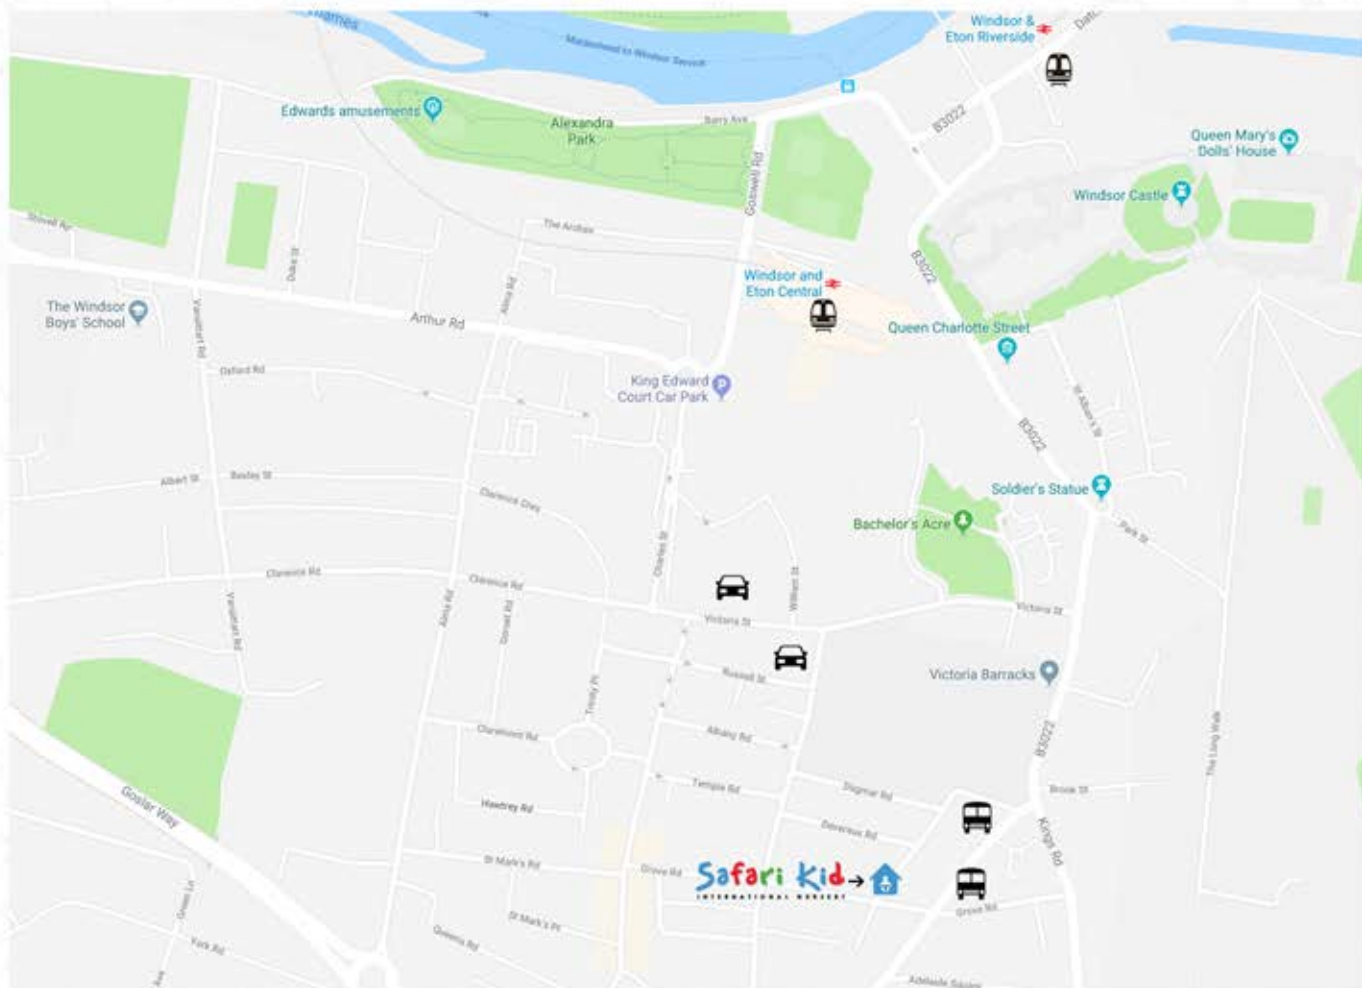

WITH OVER 40 LOCATIONS IN 6 COUNTRIES

**THERE IS NO PARKING OR DROP-OFF AVAILABLE OUTSIDE OUR NURSERY ON GROVE ROAD OR HELENA ROAD. LET'S ALL WALK TO THE NURSERY!**

**PLEASE USE BELOW MEANS OF TRANSPORT INSTEAD OF YOUR CAR:**

**Windsor Bus Routes:**

- 8 - Slough, Chalvey, Windsor, Egham, Staines, Heathrow
- 9 - Windsor, Chalvey, Slough, Langley, Colnbrook, Heathrow
- 16 - Maidenhead, Bray, Holyport, Dedworth, Windsor
- 16A - Windsor, Dedworth, Fifield, Holyport, Bray, Maidenhead
- 702/703 - Reading, Bracknell, Windsor, Slough, Heathrow, London

**Car Parking:**

- William Street Car Park: 460 m
- Victoria Street Car Park: 365 m
- Parking meters: Frances Road

**Train Stations:**

- Windsor and Eton Central: 800 m
- Windsor & Eton Riverside: 1,100 m